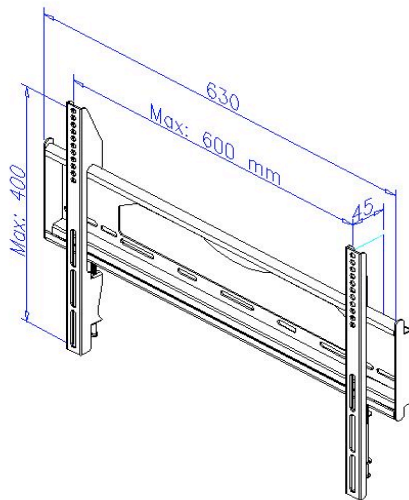

MB-9500B Wall Mount Bracket

- Max 400 x 600 mm VESA Mount
- Holds Up to 176 lbs. (80 kg)
- Recommended for **TRU-VU** Monitors up to 47"

Dimensions

9500B 2009/4/10