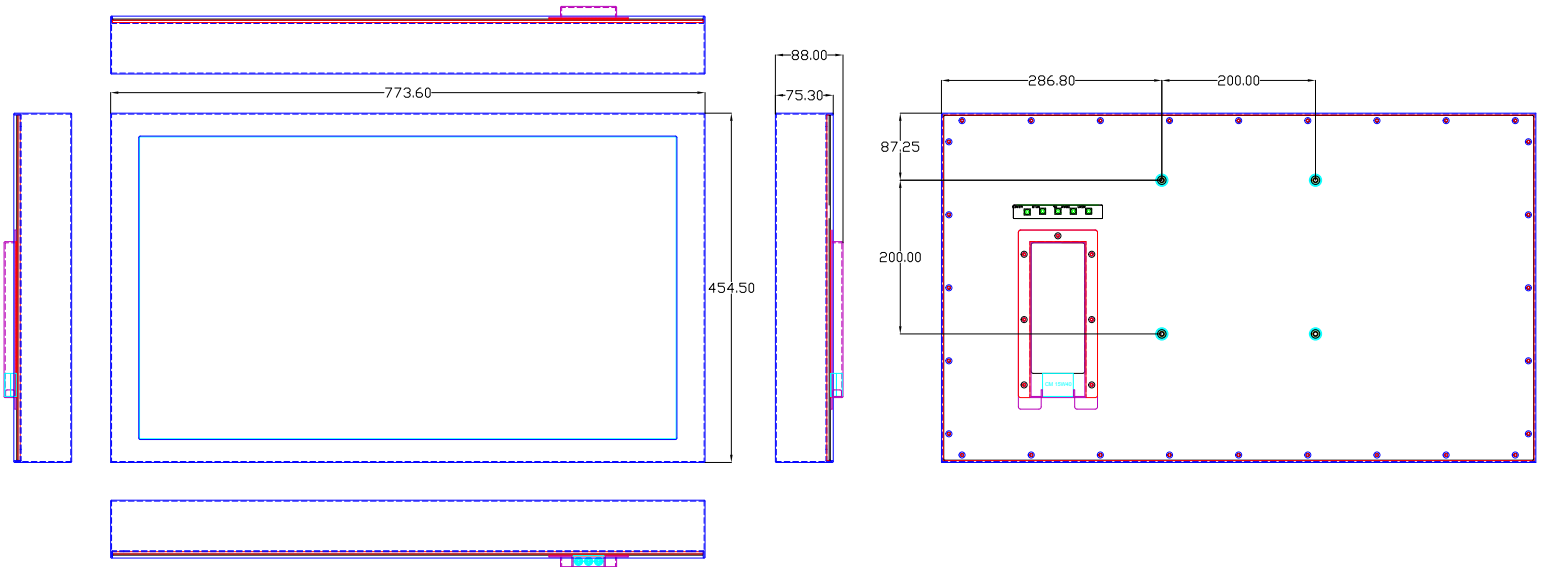

The SRMW-32R-SS is an excellent outdoor Sunlight Readable monitor. It is designed to operate in direct sunlight, or other high ambient light conditions. This monitor produces over 1,000 nits of brightness, ensuring clear, sharp images even in direct, bright sunlight. The SRMW-32R-SS features a rugged NEMA 4X stainless steel enclosure. (Note there are two small ventilation holes on the bottom, facing downward.) These are ideal for outdoor use in a wide range of applications including military, law enforcement, stadiums, amusement parks, advertising, transportation, marine, auto racing, oil and gas, inspection and other industries where viewability outdoors in direct sunlight is crucial.

	Specifications
MODEL	SRMW-32R-SS
LCD Panel	32" Color MVA Panel; LED Backlights
Display Resolution	1920 x 1080 (1080p/60 Full HD)
Viewable Area	27.48" (W) x 15.46" (H) (698.4 x 392.85 mm)
Pixel Pitch	0.364mm x 0.364mm
Display Colors	16.7 M
Aspect Ratio	16:9
Brightness	1,000 nits
Contrast Ratio	3,000:1
Viewing Angle	178° (H) x 178° (W)
Response Time	8 msec (gray to gray)
Control	OSD (On-Screen Display) via Rear Panel Pushbuttons
Video Inputs	VGA, HDMI, DisplayPort
Power Requirement	90-240 VAC
Power Consumption	100 Watts
Enclosure	NEMA 4X Weatherproof Stainless Steel (Vent Holes On Bottom)
Mounting	200 x 200 mm Rear VESA Mount Holes
Operating Temperature	32° to 158° F (0 to +70° C)
Shock	50 G (11 msec, ½ sine)
Vibration	1.5 G RMS 10-300Hz
Dimensions	30.45" (W) x 17.89" (H) x 3.46" (D) (773.6 x 454.5 x 88 mm)
Weight	39.2 lbs (17.78 kg)
Warranty	3-Years

SRMW-32R-SS

32" Outdoor Sunlight Readable LCD Monitor

Dimensions:

Standard Accessories:

- AC Power Cord
- VGA Cable
- HDMI Cable

Available Options:

- DVI Input
- Composite (BNC) Input
- Wall Mount Brackets
- Private Label
- Other Customer-Specific Modifications