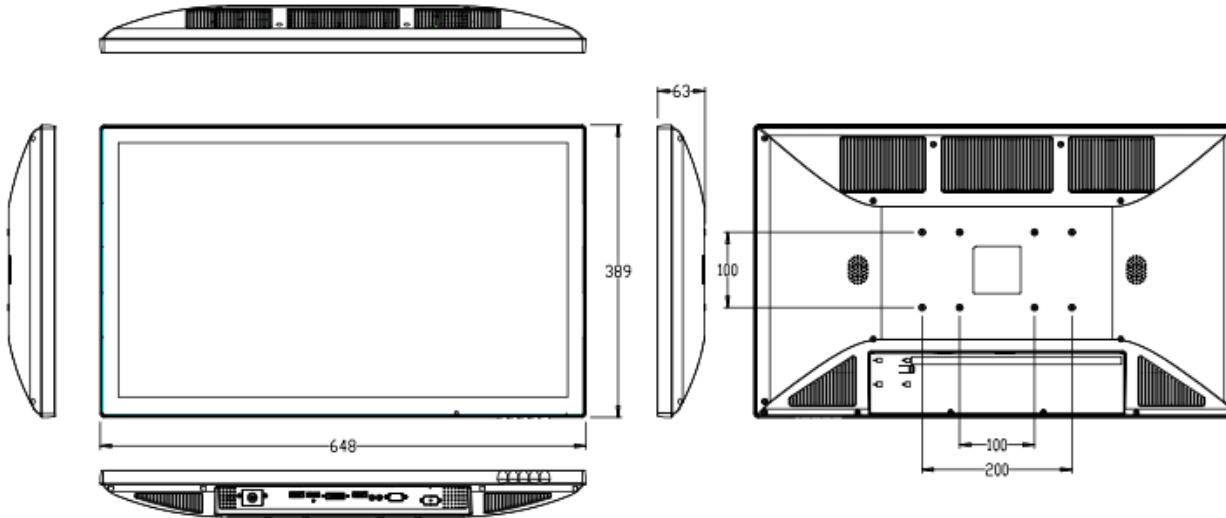

ZBVM-27 Series

27" HD Zero-Bezel LCD Monitor

Dimensions:

Standard Accessories:

- 90-260 VAC Power Brick (except ZBVM-27-120)
- Tabletop Stand
- VGA Cable
- HDMI Cable
- Audio Cable

Available Options:

- Protective/Anti-Reflective Glass
- 1,000 Nits Brightness
- Touch Screen
- Private Label
- Other Customer - Specific Modifications