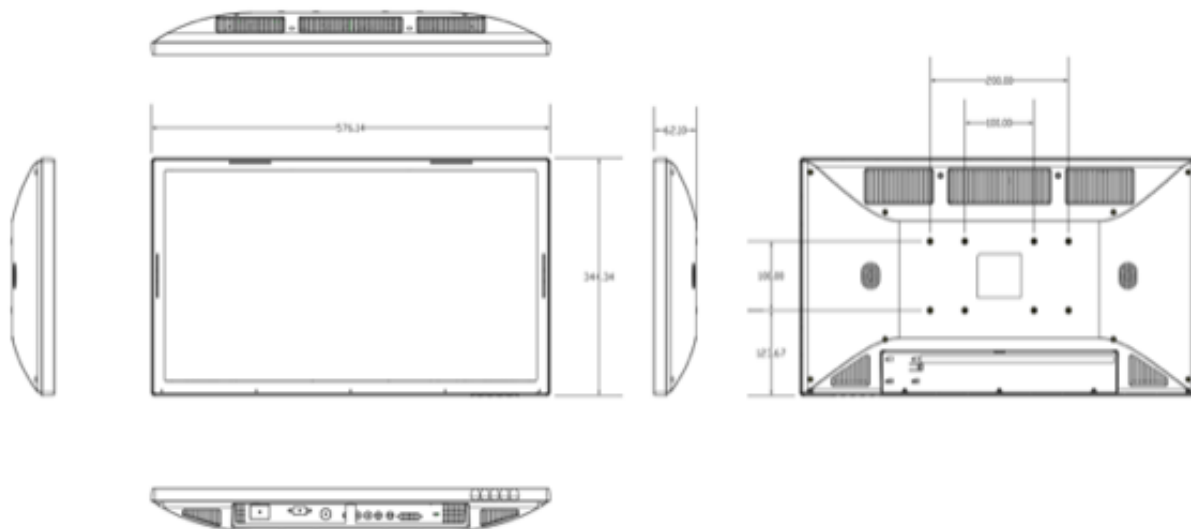

Specifications			
MODEL	ZBVM-24C-120	ZBVM-24C	ZBVM-24R
LCD Panel	24" TFT Color LCD		
Display Resolution	1920 x 1080 (1080p/60 Full HD)		
Display Area	20.92" x 11.77" (531.4 x 289.9 mm)		
Pixel Pitch	0.248 mm		
Display Colors	16.7M		
Aspect Ratio	16:9		
Brightness	300 nits		
Contrast Ratio	3,000:1		
Viewing Angle	178° (H) x 178° (V)		
Response Time	12 ms Trf		
Control	OSD (On-Screen Display) via Pushbuttons		
Video Inputs	VGA, DVI		VGA, HDMI, DisplayPort
Audio	Dual Rear Speakers		
Power Requirement	90-240 VAC	12 VDC (90-240 VAC with Included Power Brick)	
Power Consumption	25W at 12 VDC/2.1A		
Enclosure	ABS, Zero-Bezel Front Face		
Mounting	Included Tabletop Base and 100 x 100 mm Rear VESA Mount Holes		
Operating Temperature	32° to 122° F (0° to 50° C)		
Humidity	5-90% Non-Condensing		
Vibration	1.5G RMS; Random Wave; 10-200 Hz; 30 mins Per Axis (X,Y,Z)		
Shock	50G, Half-sine Wave, 20 msec, (X,Y,Z)		
Dimensions	22.6" (W) x 13.5" (H) x 2.4" (D) (576.14 x 344.34 x 62.1 mm)		
Weight	13 Lbs. (5.98kg)		
Warranty	3 Years		

#### Dimensions: